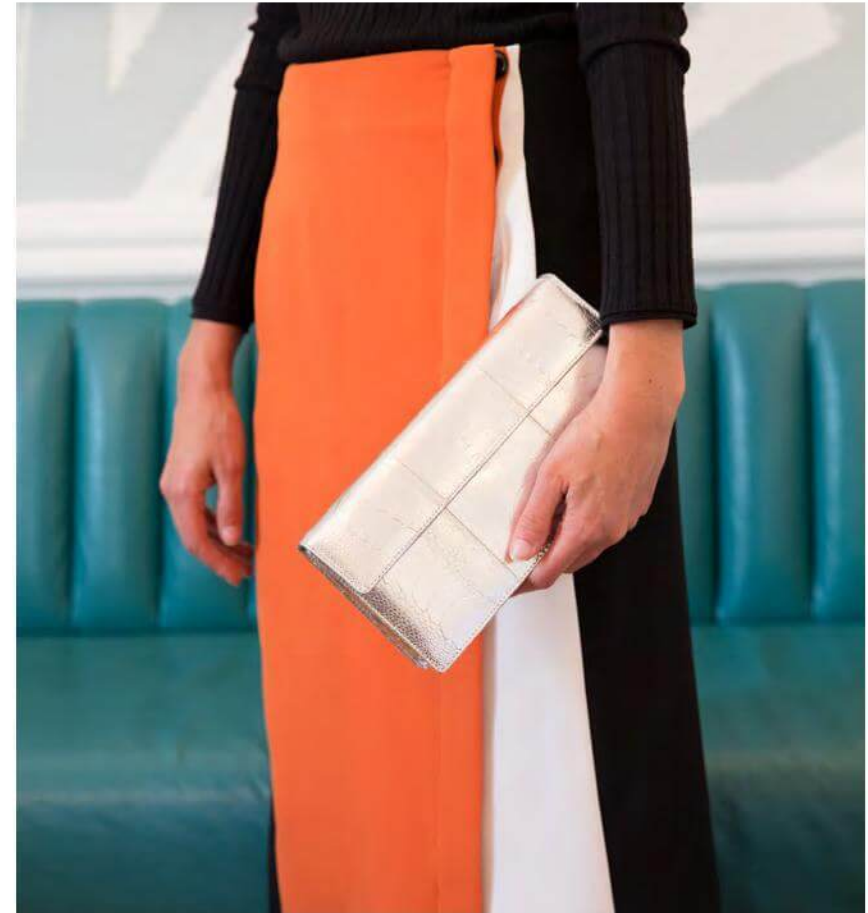

SHINY NAVY CROCODILE

BLACK OSTRICH

NICOTINE OSTRICH

CHOCOLATE CROCODILE

AVAILABLE IN OSTRICH, OSTRICH LEG, PYTHON AND CROCODILE

L 9.8 | H 4.7 | W 2.2 INCHES

HELEN | 3107

CLASSIC CLUTCH WITH TURNLOCK CLOSURE - COMES WITH A DETACHABLE CHAIN