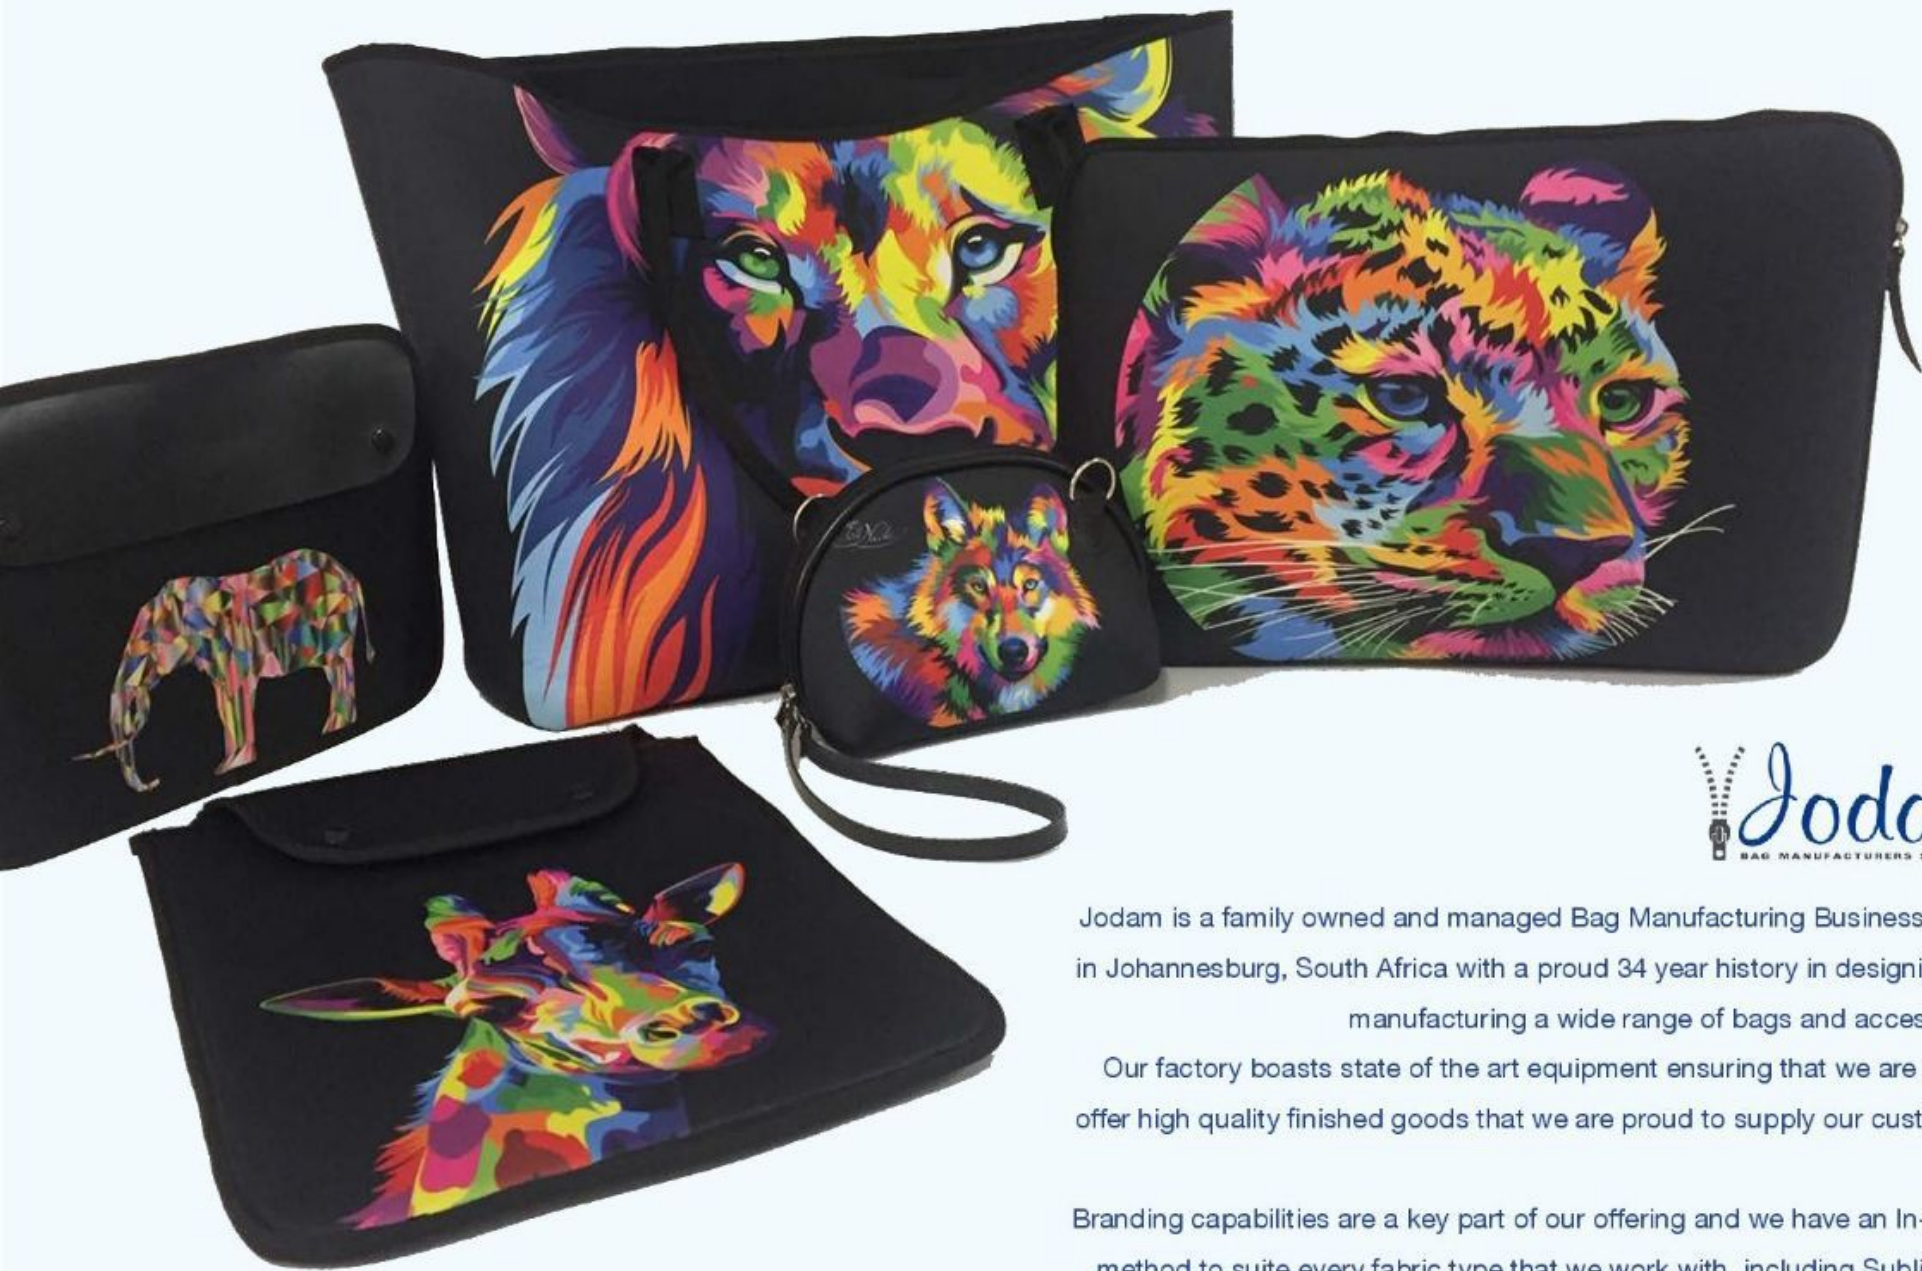

Jodam is a family owned and managed Bag Manufacturing Business based in Johannesburg, South Africa with a proud 34 year history in designing and manufacturing a wide range of bags and accessories.

Our factory boasts state of the art equipment ensuring that we are able to offer high quality finished goods that we are proud to supply our customers.

Branding capabilities are a key part of our offering and we have an In-House method to suite every fabric type that we work with, including Sublimation Printing, UV Digital Printing, Embroidery, Embossing and more.